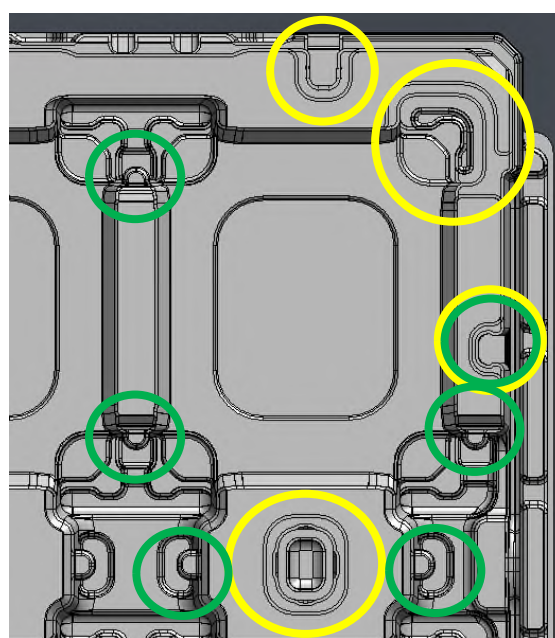

Description of Change to the Customer:

Due to continuous improvement efforts in Transport Media/Shipping/Packaging, a design update will be done to Shipping Tray IPN 500706266 as follows:

- 1) The physical area of the corner pocket will be increased. This will result as more surface contact area on the corner pockets of the tray which will strengthen the corner pockets and remove any chance of units bending at the corners.

TFT 2 Rev 2

TFT 2 Rev 3 (Improvement)

(pictures are for example only)

2) The number of stacking features on the tray will be increased. This will reduce the chance of tray collapse and better protect units in the tray.

Old Pocket (Rev 02)

New Pocket (Rev 03)

(pictures are for example only)

- Yellow circles are existing stacking features.
- Green circles are added/improved stacking features.

Customer Impact of Change and Recommended Action:

Trays can be intermixed without issues. Tray Rev 03 is stackable with Rev 02. Any Tray-Packaged Intel products currently packed and stored into Intel Warehouses will not be opened and re-packed into the new Rev 03 tray prior to shipping to customers. Intel will ship them as previously packed.