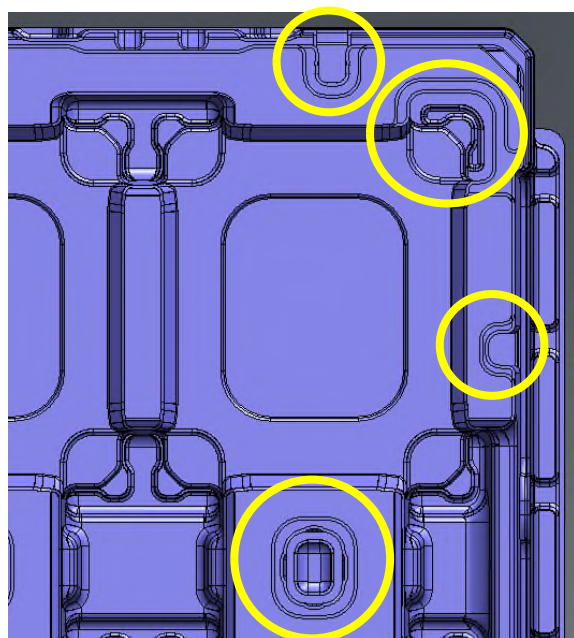

Description of Change to the Customer:

Due to continuous improvement efforts in Transport Media/Shipping/Packaging, a design update will be done to Shipping Tray IPN 500706266 as follows:

- 1) The physical area of the corner pocket will be increased. This will result as more surface contact area on the corner pockets of the tray which will strengthen the corner pockets and remove any chance of units bending at the corners.

TFT 2 Rev 2

TFT 2 Rev 3 (Improvement)

(pictures are for example only)

2) The number of stacking features on the tray will be increased. This will reduce the chance of tray collapse and better protect units in the tray.

Old Pocket (Rev 02)

New Pocket (Rev 03)

(pictures are for example only)

- Yellow circles are existing stacking features.
- Green circles are added/improved stacking features.

Customer Impact of Change and Recommended Action:

Trays can be intermixed without issues. Tray Rev 03 is stackable with Rev 02. Any Tray-Packaged Intel products currently packed and stored into Intel Warehouses will not be opened and re-packed into the new Rev 03 tray prior to shipping to customers. Intel will ship them as previously packed.