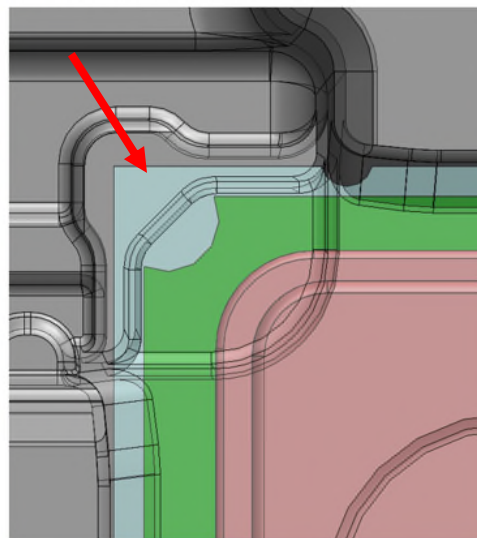

Description of Change to the Customer:

Due to continuous improvement efforts in Transport Media/Shipping/Packaging, a design update will be done to Shipping Tray IPN 500706266 as follows:

- 1) The physical area of the corner pocket will be increased. This will result as more surface contact area on the corner pockets of the tray which will strengthen the corner pockets and remove any chance of units bending at the corners.

TFT 2 Rev 2

TFT 2 Rev 3 (Improvement)

(pictures are for example only)

2) The number of stacking features on the tray will be increased. This will reduce the chance of tray collapse and better protect units in the tray.

Old Pocket (Rev 02)

New Pocket (Rev 03)

(pictures are for example only)

- Yellow circles are existing stacking features.
- Green circles are added/improved stacking features.

Customer Impact of Change and Recommended Action: